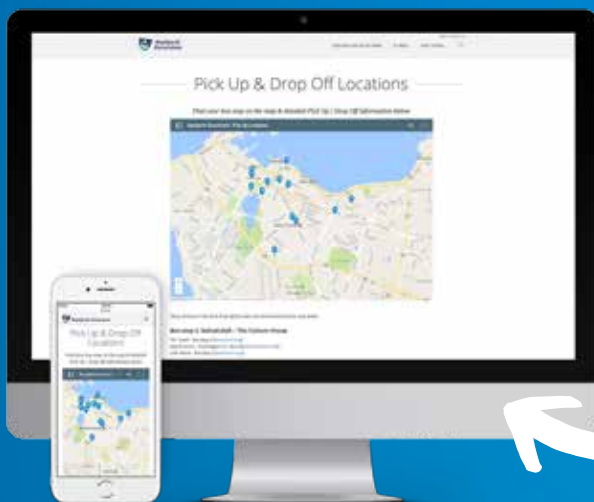

flybus+

Transfer from Keflavik International Airport to designated bus stops, and selected hotels & guesthouses in Reykjavik or vice versa.

PRICES **3000 ISK** **5500 ISK**
 1 WAY RETURN

TEENAGERS: 12-15 YEARS 50% DISCOUNT

CHILDREN: 0-11 YEARS FREE OF CHARGE

DROP OFF & PICK UP

You can always find a detailed list and directions for your Flybus+ drop off and pick up location on our website www.re.is/maps. Flybus+ drop off and pick up is at designated bus stops, and selected hotels & guesthouses.

DAILY PICK UP IS UP TO 30 MINUTES BEFORE DEPARTURE.

Please, be ready in time for your pick up at your meeting point.

CHECK OUT OUR NEW SUMMER BROCHURES!

or scan me!

WE ARE SOCIAL #REYEX

FREE WiFi

AVAILABLE USB
PORT IN SELECTED VEHICLES